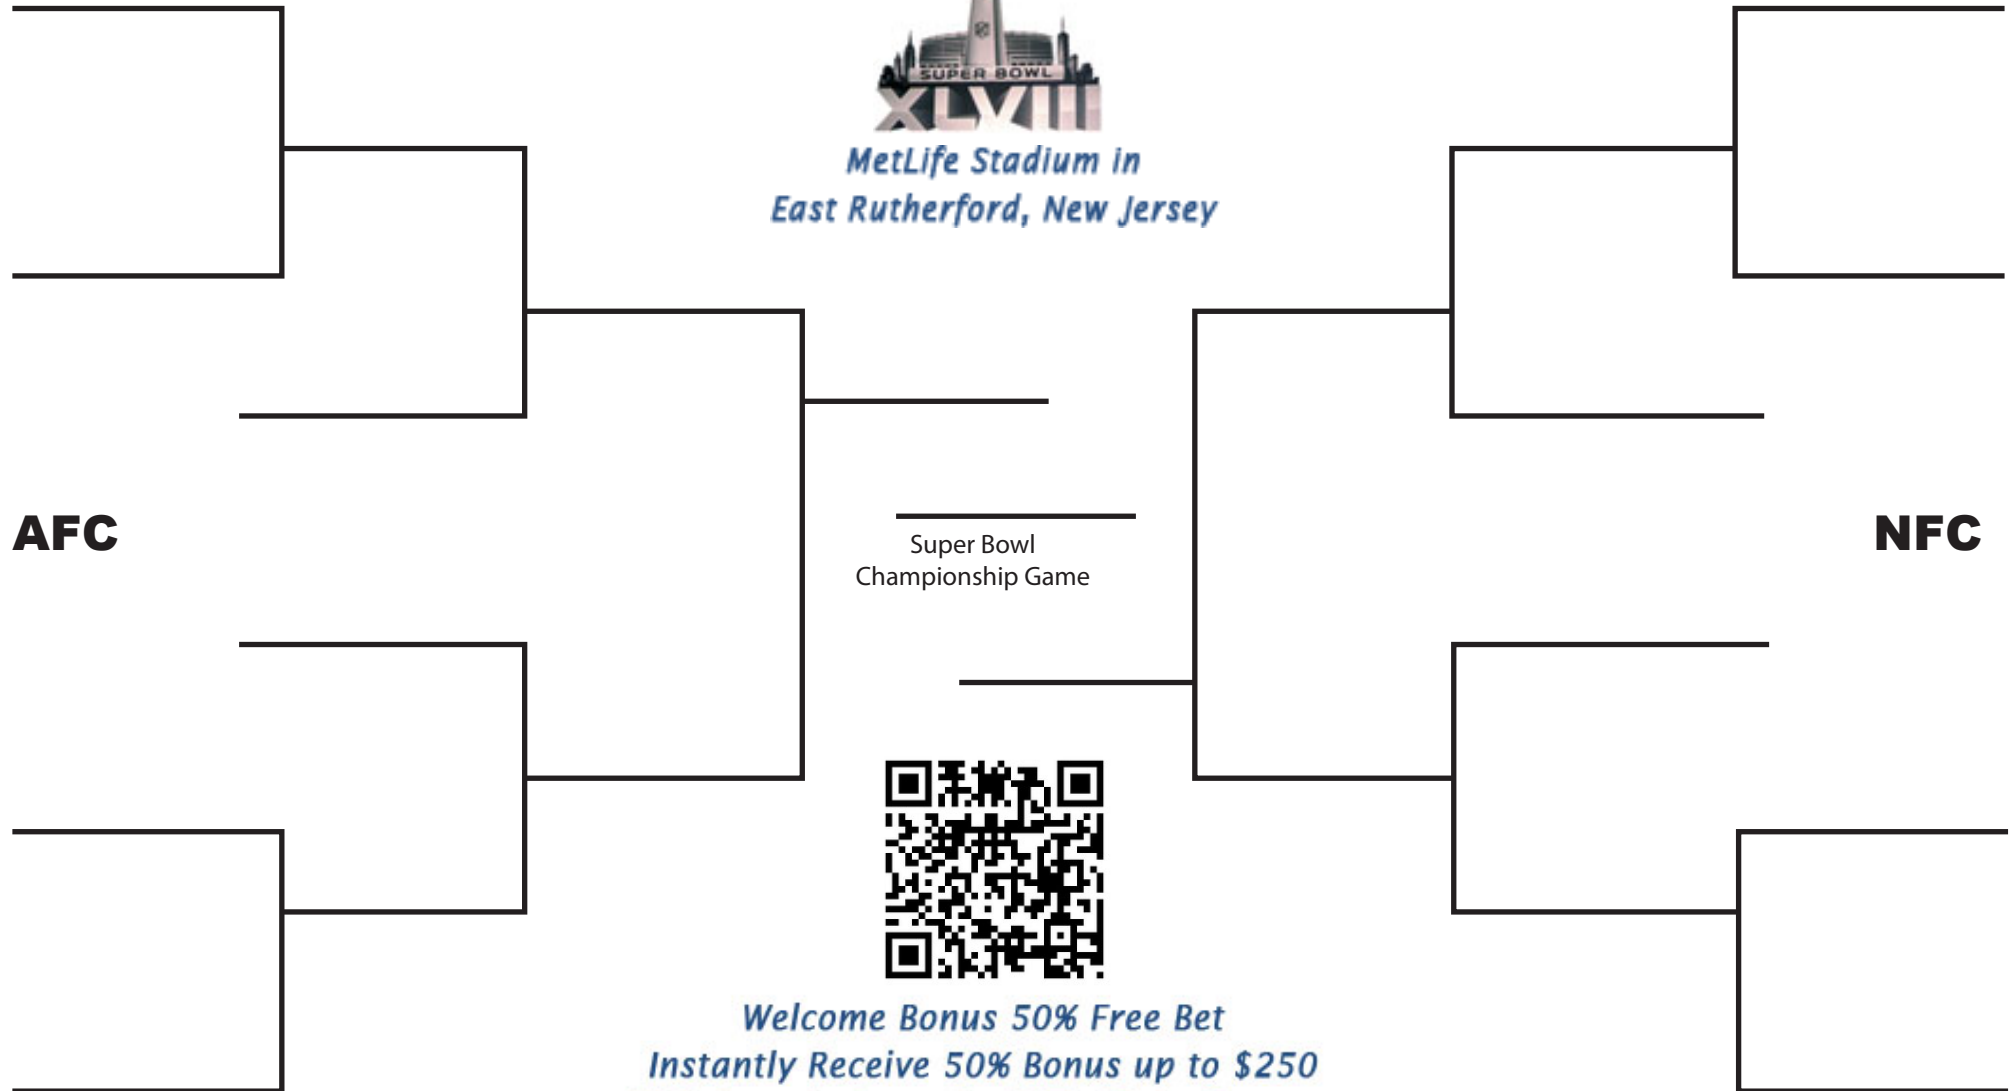

2013-14 NFL Playoffs
Super Bowl XLVIII (48) on Feb 2nd, 2014
East Rutherford, New Jersey

Wild
Card

AFC Divisional
Playoffs

Conference
Championship

Conference
Championship

NFC Divisional
Playoffs

Wild
Card

*MetLife Stadium in
East Rutherford, New Jersey*

Super Bowl
Championship Game

Welcome Bonus 50% Free Bet
Instantly Receive 50% Bonus up to \$250
Visit Bovada Sportsbook To Claim Bonuses

AFC

NFC